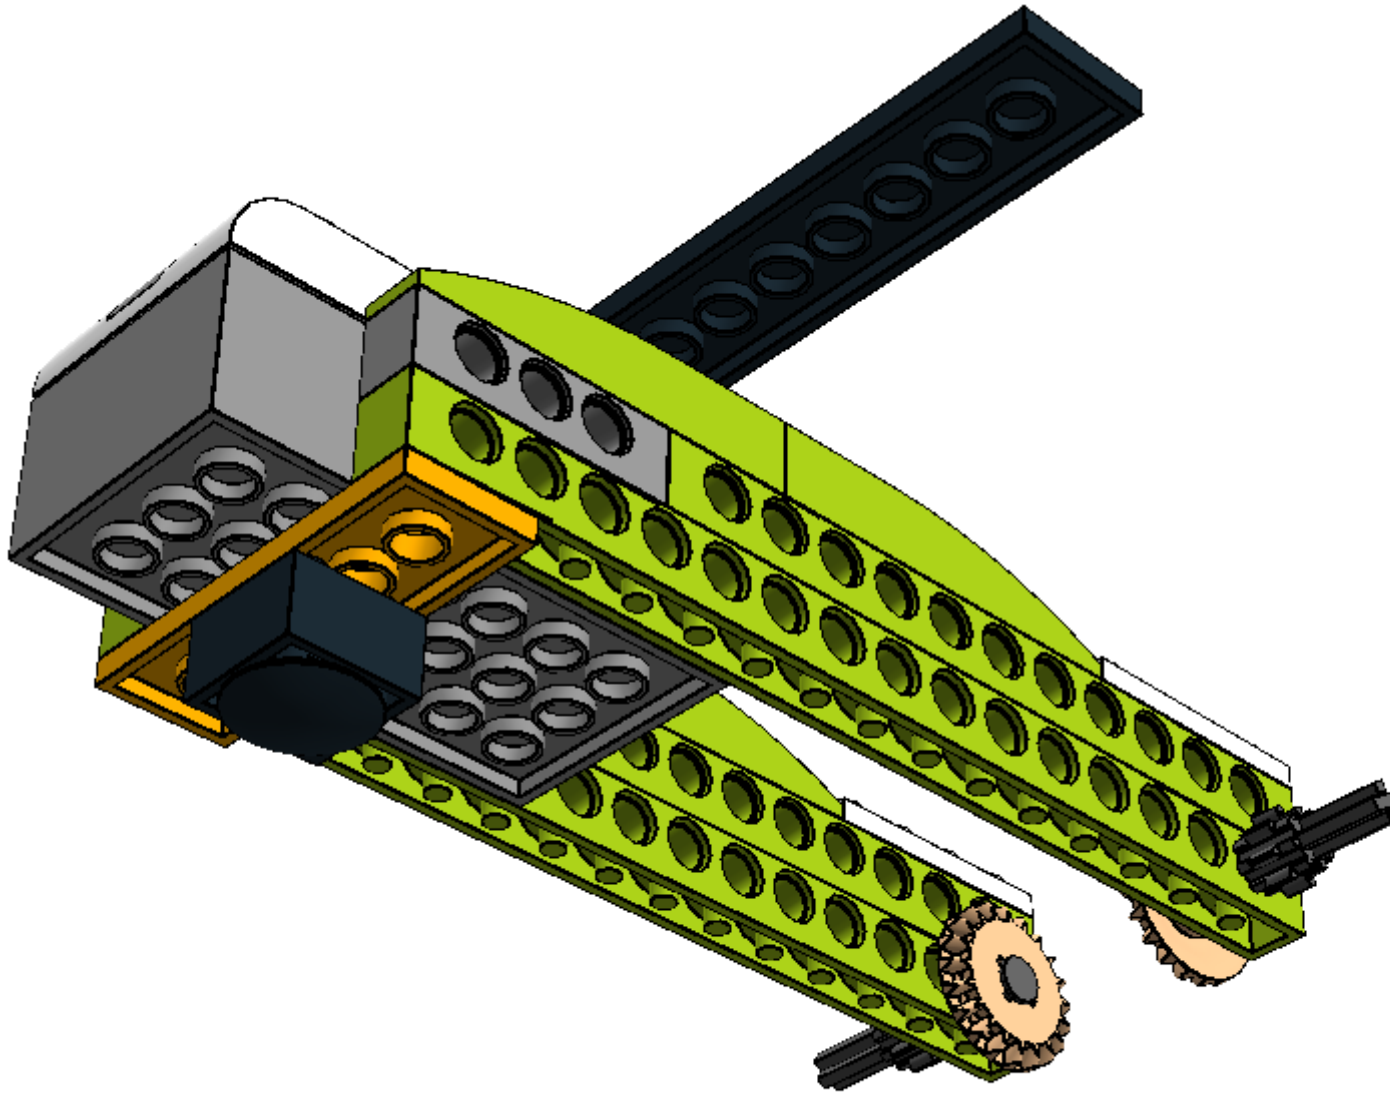

Step 10 of 24