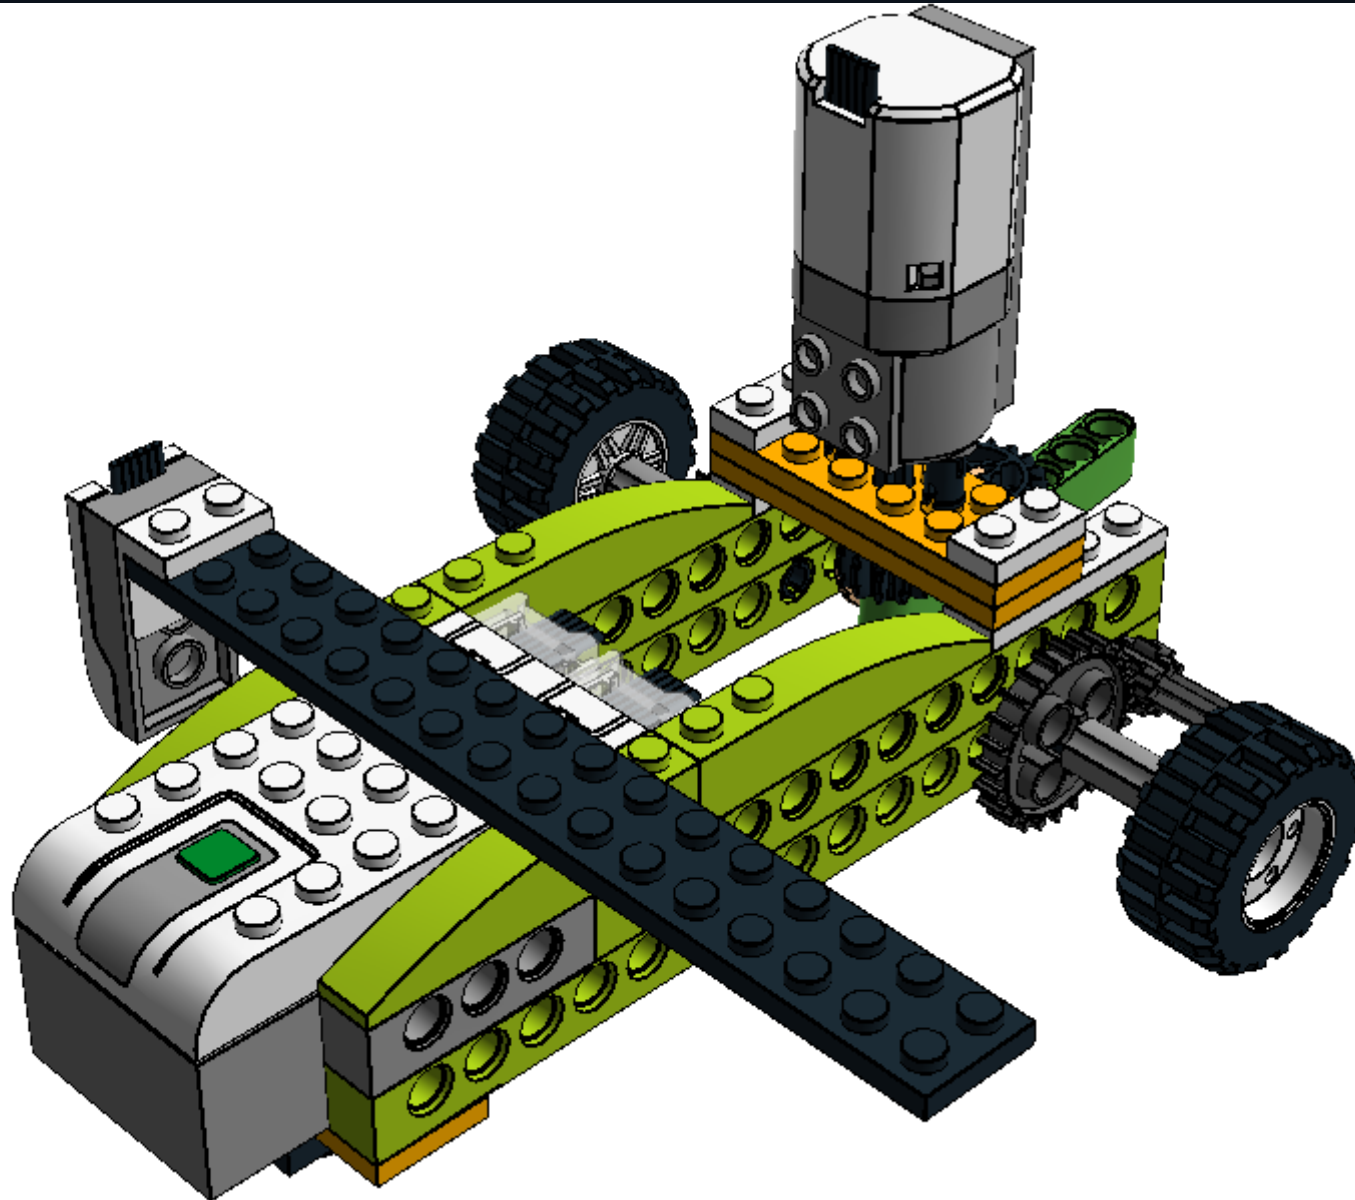

LEGO DIGITAL DESIGNER 4.2

Model Name:
Wall tracer WeDo2 Simple 2

Number of Bricks: 48

Step 1 of 24

Step 2 of 24

Step 3 of 24

Step 4 of 24

Step 5 of 24