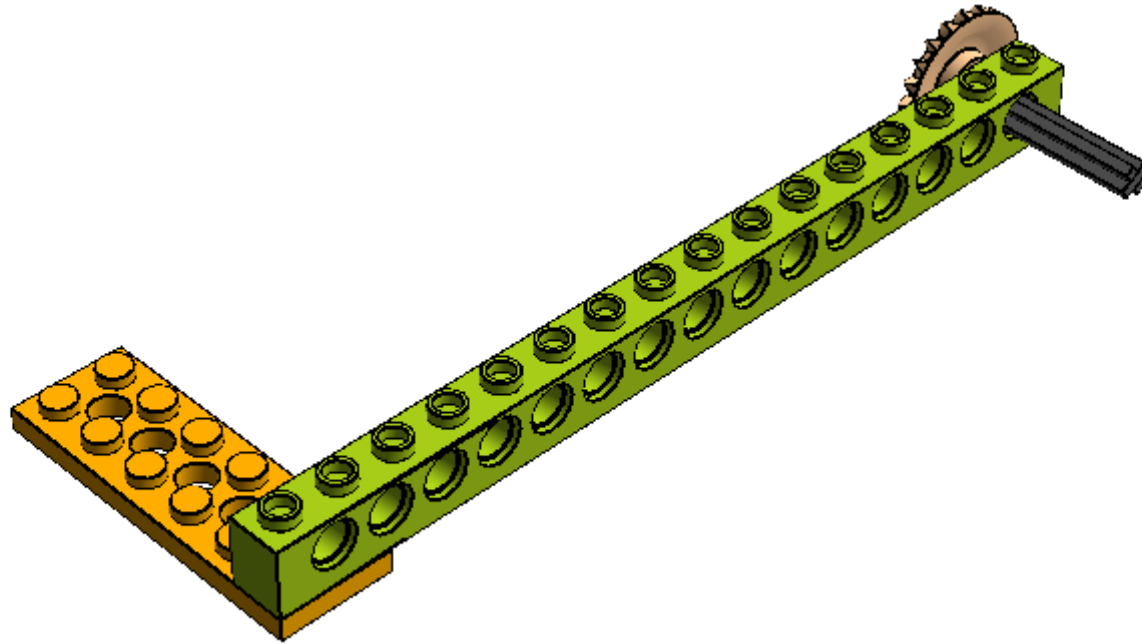

LEGO DIGITAL DESIGNER 4.2

Model Name:
Wall tracer WeDo2 Simple 2

Number of Bricks: 48

Step 1 of 24

Step 2 of 24

Step 3 of 24

Step 4 of 24

Step 5 of 24