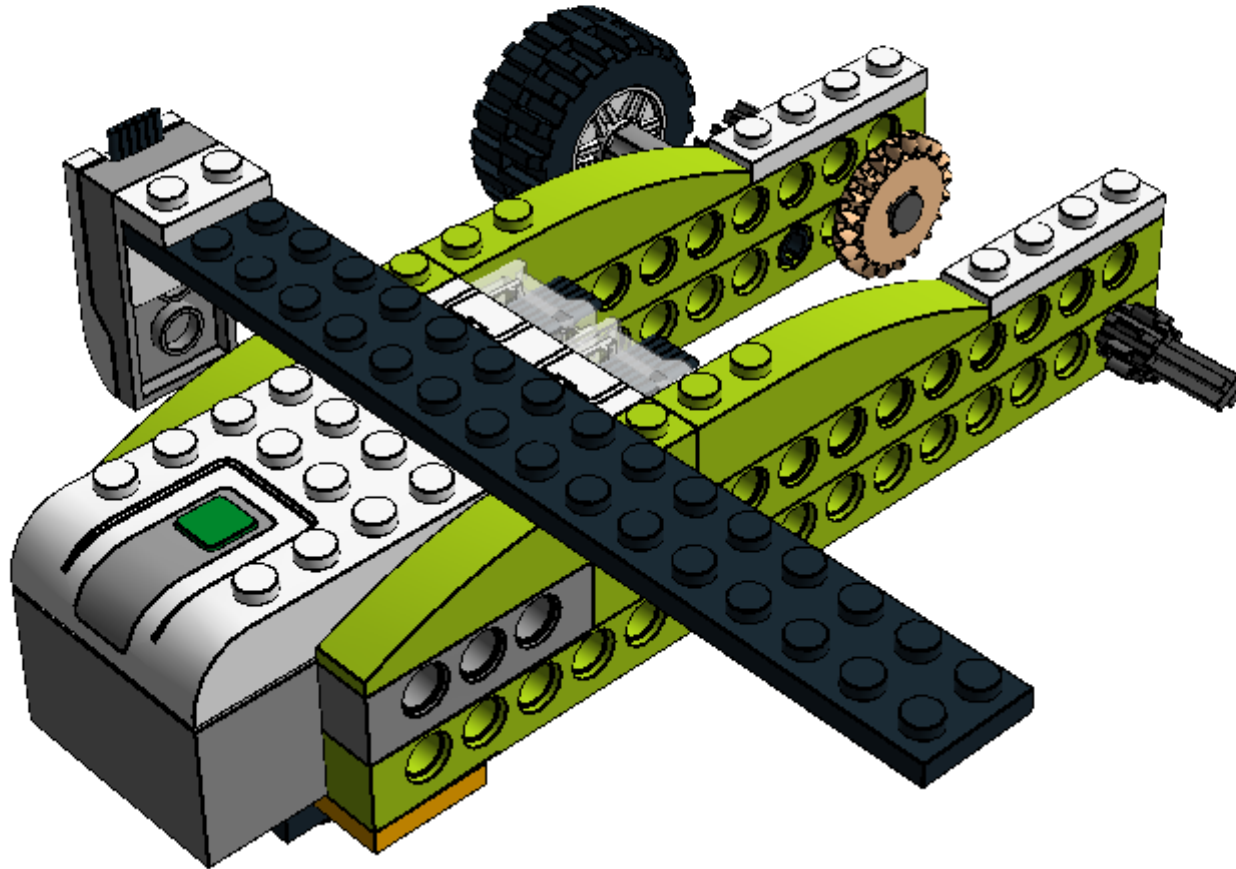

LEGO DIGITAL DESIGNER 4.2

Model Name:
Wall tracer WeDo2 Simple 2

Number of Bricks: 48

Step 1 of 24

Step 2 of 24

Step 3 of 24

Step 4 of 24

Step 5 of 24

Step 14 of 24

1 x

1 x

1 x

1 x

Step 15 of 24

Step 16 of 24

Step 17 of 24