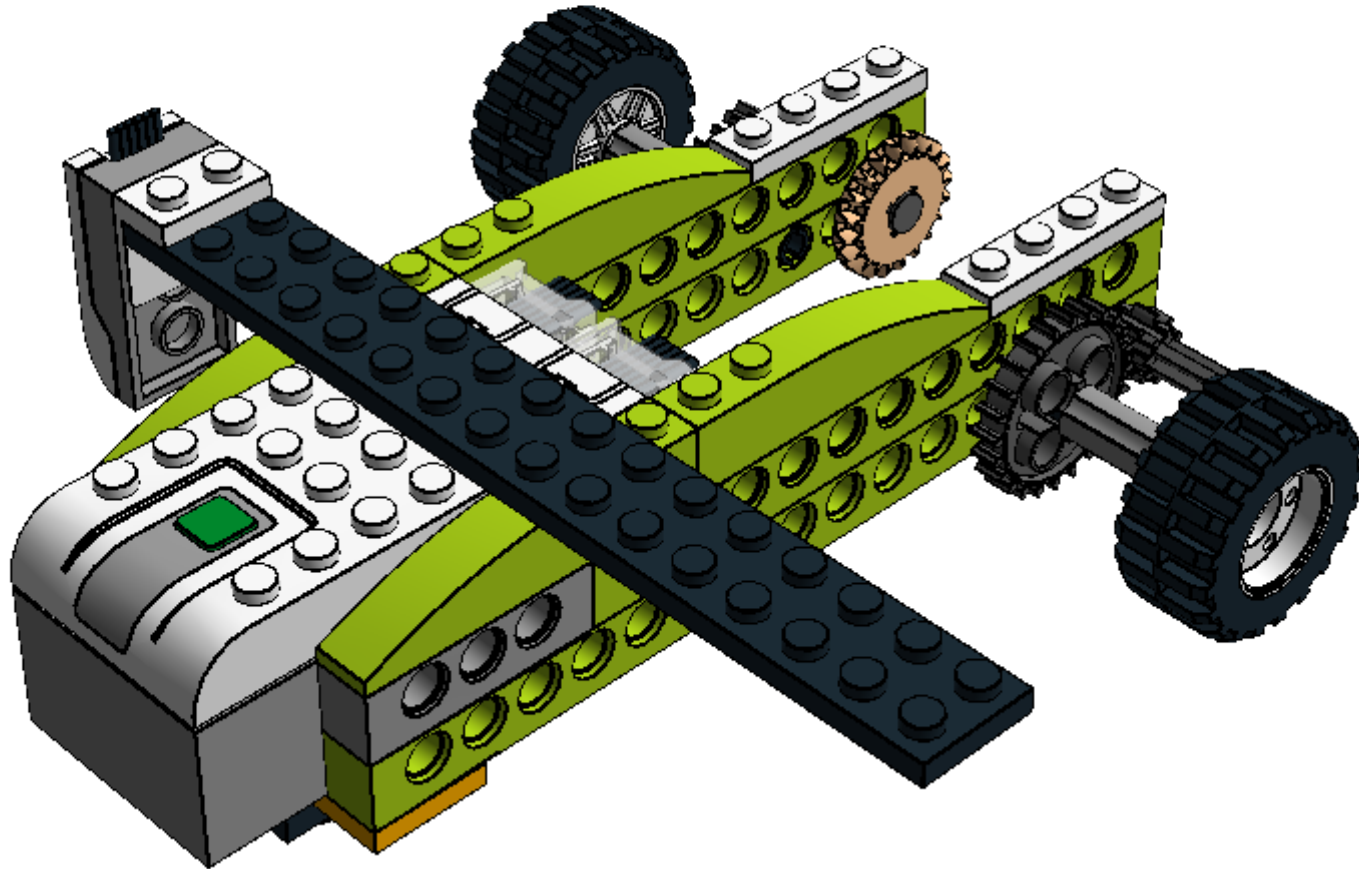

LEGO DIGITAL DESIGNER 4.2

Model Name:
Wall tracer WeDo2 Simple 2

Number of Bricks: 48

Step 1 of 24

Step 2 of 24

Step 3 of 24

Step 4 of 24

Step 5 of 24

1 x

1 x

1 x

1 x

Step 18 of 24

Step 19 of 24

Step 20 of 24

1 x

1 x

1 x

Step 21 of 24

1 x

2 x

1 x

Step 22 of 24

1 x