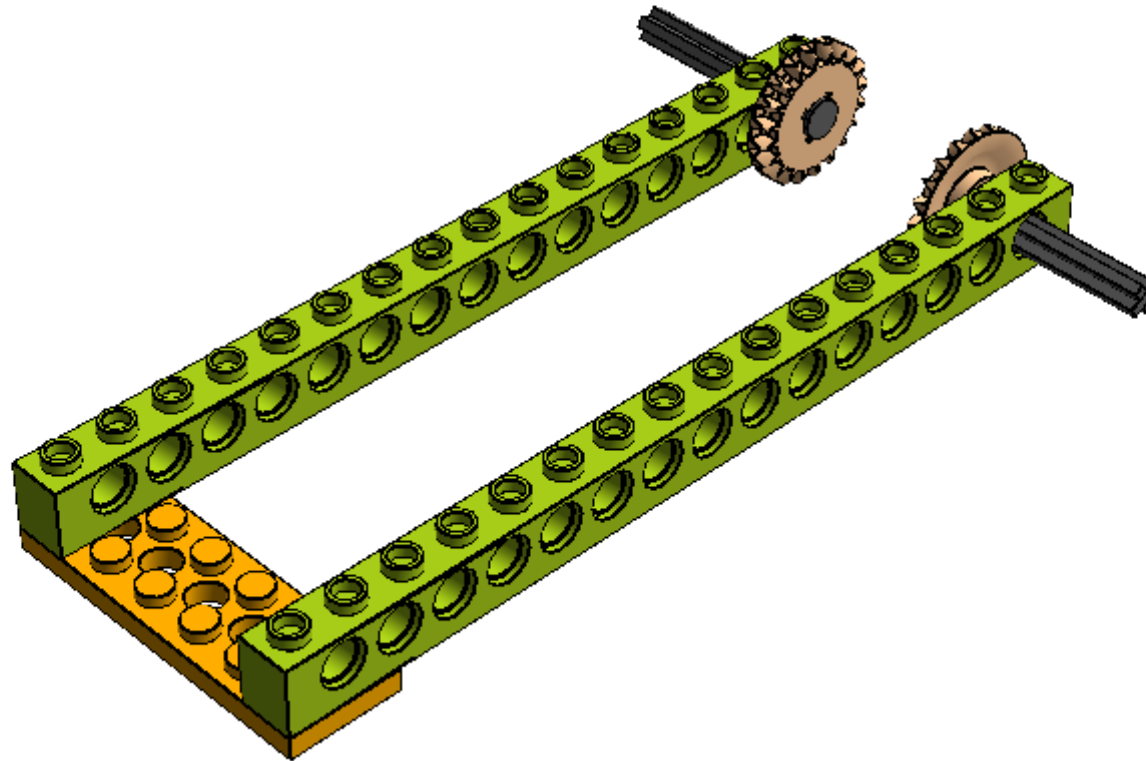

LEGO DIGITAL DESIGNER 4.2

Model Name:
Wall tracer WeDo2 Simple 2

Number of Bricks: 48

Step 1 of 24

Step 2 of 24

Step 3 of 24

Step 4 of 24

Step 5 of 24