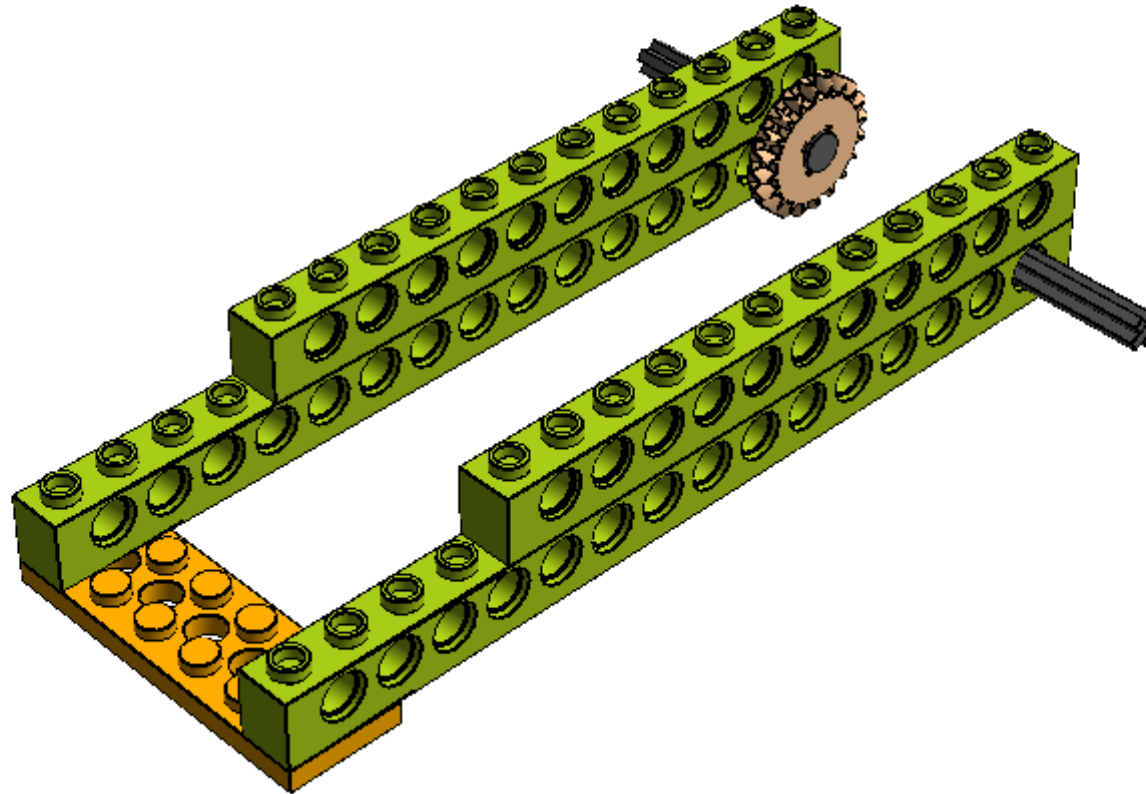

LEGO DIGITAL DESIGNER 4.2

Model Name:
Wall tracer WeDo2 Simple 2

Number of Bricks: 48

Step 1 of 24

Step 2 of 24

Step 3 of 24

Step 4 of 24

Step 5 of 24