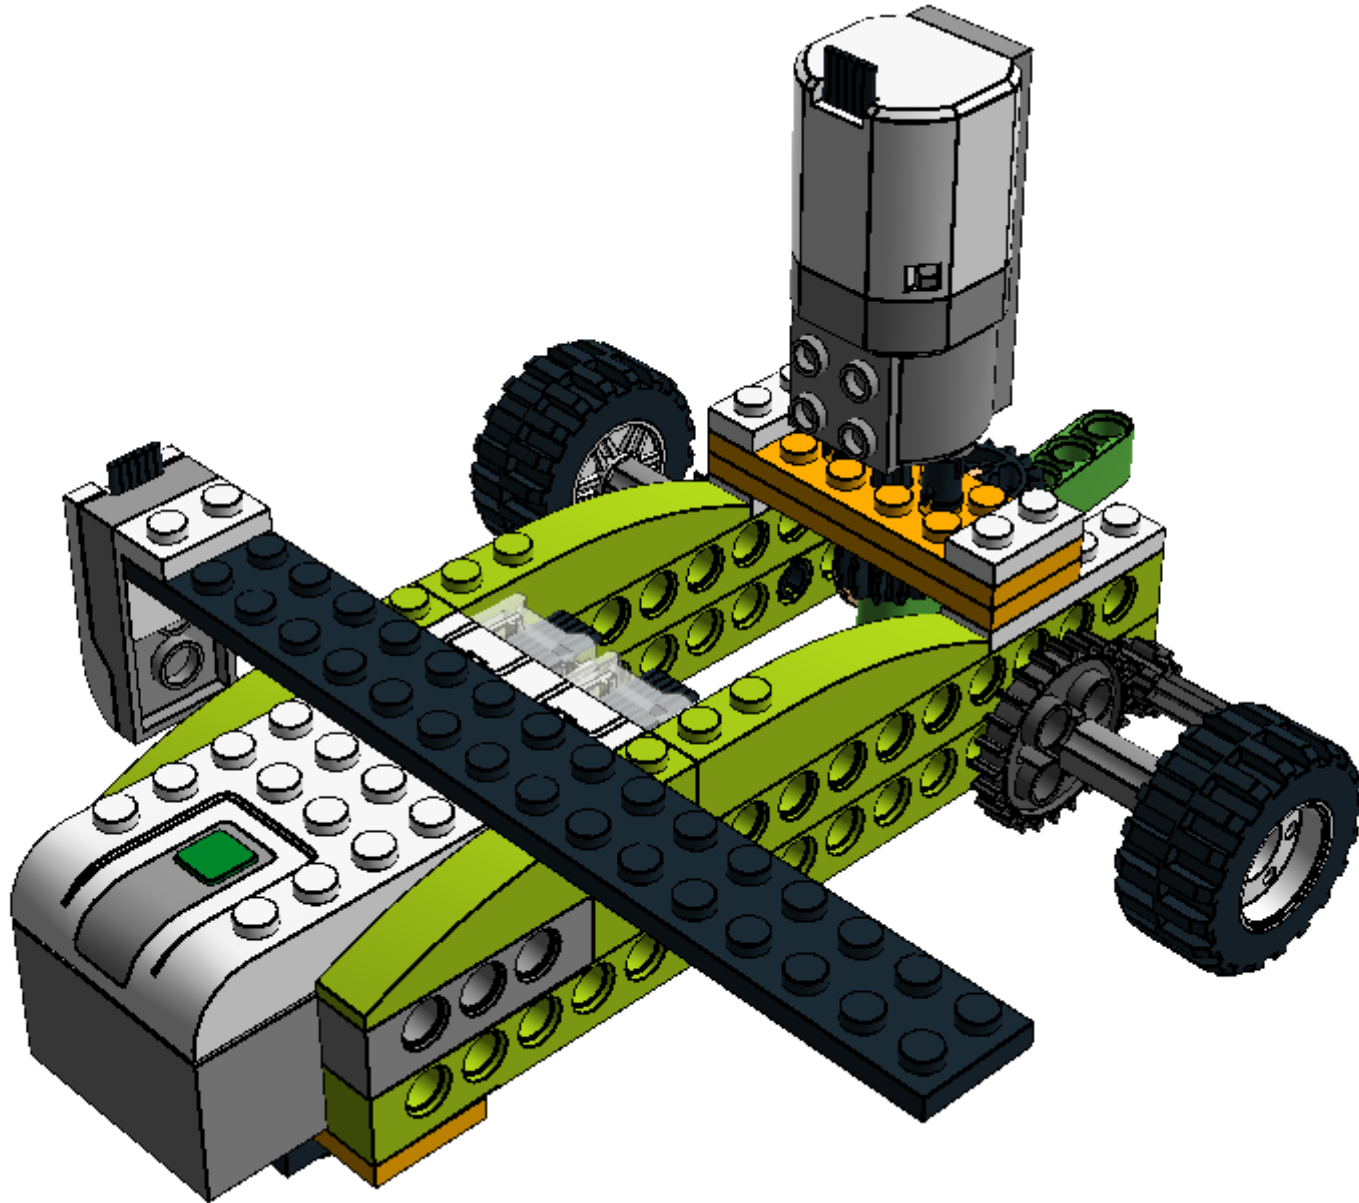

Step 24 of 24