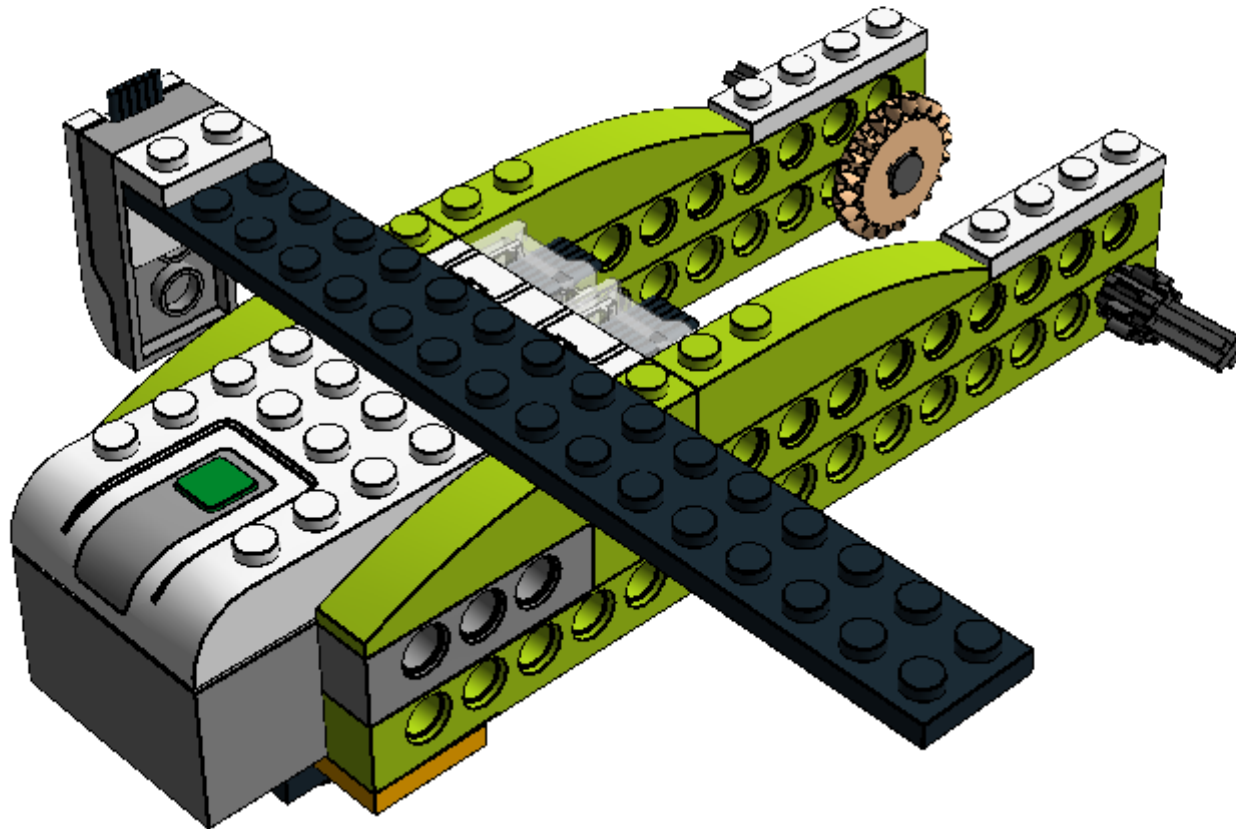

Step 12 of 24