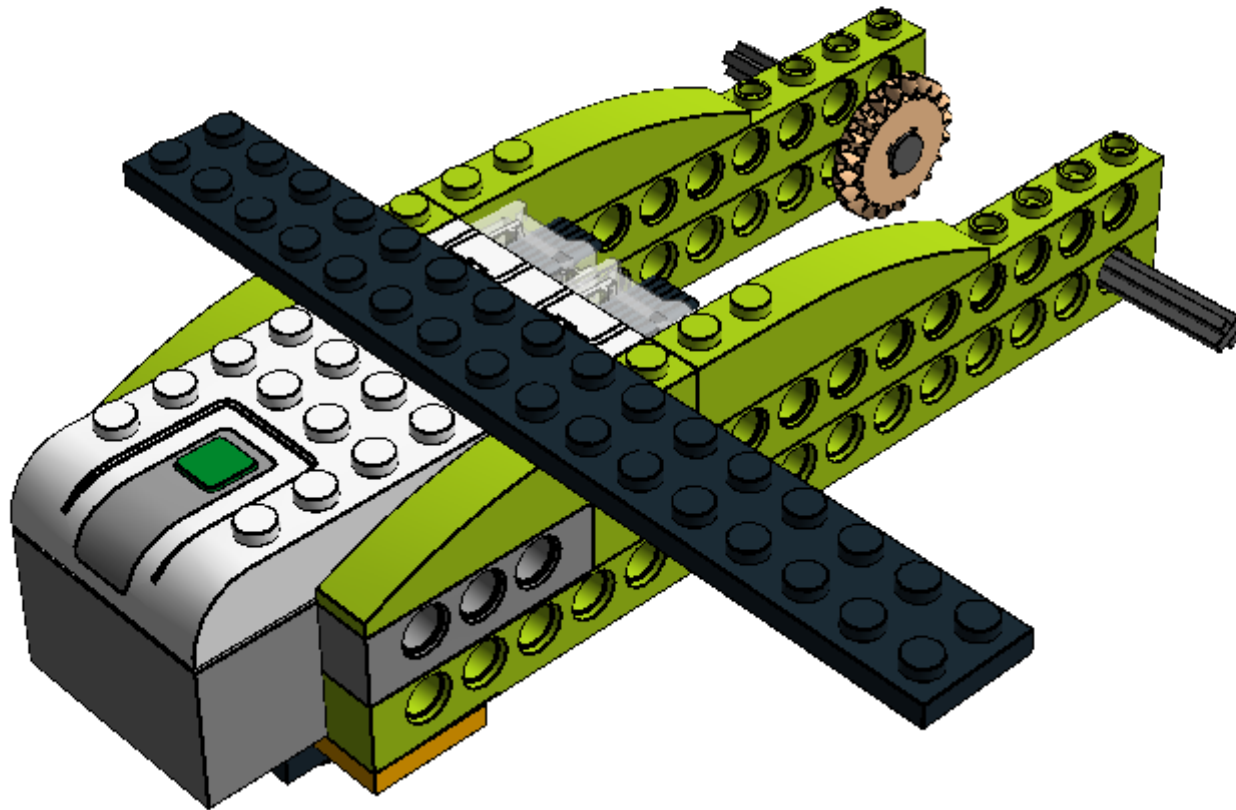

LEGO DIGITAL DESIGNER 4.2

Model Name:
Wall tracer WeDo2 Simple 2

Number of Bricks: 48

Step 1 of 24

Step 2 of 24

Step 3 of 24

Step 4 of 24

Step 5 of 24

Step 6 of 24

Step 7 of 24

Step 8 of 24

Step 9 of 24

Step 10 of 24

Step 11 of 24

Step 12 of 24

Step 13 of 24

Step 14 of 24

1 x

1 x

1 x

1 x

Step 15 of 24

Step 16 of 24

Step 17 of 24